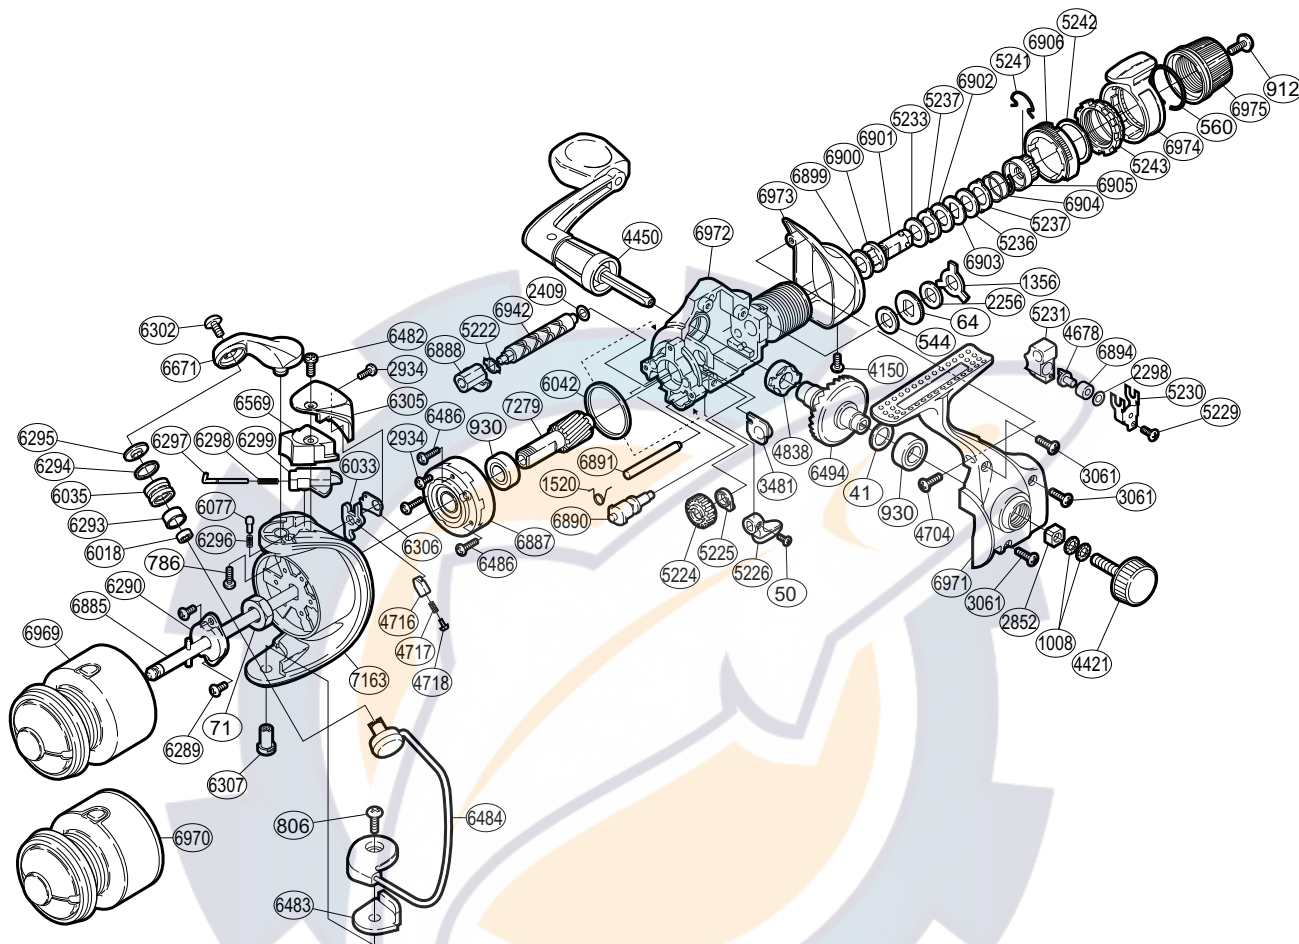

SHIMANO®

SYMETRE®

SY-1000RH

Part No.	Description	Part No.	Description	Part No.	Description
RD 0041	Drive Gear Washer	RD 5225	Oscillating Guide Retainer	RD 6484	Bail Assembly
RD 0050	Anti-Reverse Lever Screw	RD 5226	Anti-Reverse Lever	RD 6486	Roller Clutch Screw
RD 0064	Click Gear	RD 5229	Slider Retainer Screw	RD 6494	Drive Gear
RD 0071	Rotor Nut	RD 5230	Oscillating Slider Retainer	RD 6569	Bail Spring Cover
RD 0544	Drag Washer "C" (cloth)	RD 5231	Oscillating Slider	RD 6671	Bail Arm
RD 0560	Lever Hold Spring	RD 5233	Drag Washer "H" (cloth)	RD 6885	Main Shaft
RD 0786	Bail Arm Screw	RD 5236	Drag Washer "H" (white plastic)	RD 6887	Roller Clutch Assembly
RD 0806	Bail Hold Support Screw	RD 5237	Eared Washer "B"	RD 6889	Worm Bushing
RD 0912	Drag Programmer Screw	RD 5241	Hold Click Spring	RD 6890	Anti-Reverse Cam
RD 0930	Ball Bearing	RD 5242	Fightin' Pressure Screw Washer	RD 6891	Oscillating Guide
RD 1008	Handle Lock Washer	RD 5243	Fightin' Pressure Screw	RD 6894	Oscillating Slider Bushing
RD 1356	Eared Washer "B"	RD 6018	Ball Bearing	RD 6899	Drag Washer "C" (cloth)
RD 1520	Anti-Reverse Cam Spring	RD 6033	Bail Trip Lever	RD 6900	Drag Shaft (B)
RD 2256	Drag Washer "C" (blue)	RD 6035	Line Roller	RD 6901	Drag Shaft (A)
RD 2298	Spacer	RD 6042	Friction Ring	RD 6902	Drag Washer "F" (white plastic)
RD 2409	Worm Shaft Spacer	RD 6077	Click Pin	RD 6903	Key Washer "A"
RD 2852	Handle Screw Lock	RD 6289	Nut Lock Screw	RD 6904	Drag Coil Spring
RD 2934	Multi-Purpose Screw	RD 6290	Rotor Nut Lock Plate	RD 6905	Pressure Screw
RD 3061	Side Cover Screw	RD 6293	Line Roller Bushing	RD 6906	Lever Click Gear
RD 3481	Bushing	RD 6294	Line Roller Spacer	RD 6942	Worm Shaft
RD 4150	Rear Cover Screw (short)	RD 6295	Line Roller Washer	RD 6969	Spool Assembly (aluminum)
RD 4421	Handle Screw Cap	RD 6296	Click Spring	RD 6970	Spool Assembly (graphite)
RD 4450	Handle Assembly	RD 6297	Bail Spring Guide (A)	RD 6971	Side Cover Assembly
RD 4678	Oscillating Pawl	RD 6298	Bail Spring	RD 6972	Body
RD 4704	Rear Cover Screw (long)	RD 6299	Bail Spring Guide (B)	RD 6973	Rear Cover
RD 4716	Lever Spring Guide (B)	RD 6302	Line Roller Screw	RD 6974	Fightin' Drag II Lever
RD 4717	Lever Spring	RD 6305	Rotor Protector	RD 6975	Drag Programmer
RD 4718	Lever Spring Guide (A)	RD 6306	Trip Lever Spacer	RD 7163	Rotor
RD 4838	Drive Gear Bushing	RD 6307	Bail Hold Support Shaft	RD 7279	Pinion Gear
RD 5222	Idle Gear Lock	RD 6482	Protector Screw		
RD 5224	Idle Gear	RD 6483	Bail Hold Support Spacer		